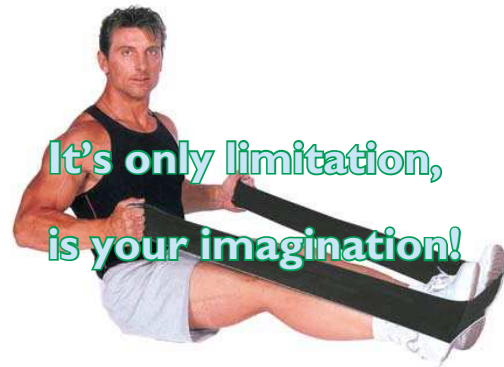

MSD-Band - 2,50m Band Set

Our high quality MSD-Band is available in retail packs. These bands are packed in a nice looking polybag with header for easy dispensing.

This 2,50m band is easy to use and there is no cutting required. The available colors are yellow, red, green, blue and black. These bands are sold per 10 pieces. Also available in a 5-pack with one 2,5m Band of each color.

MSD-Band - MSD Brand or Blank Box

Our MSD-Band is a premium quality, low powder resistive exercise band. These bands are available in tan, yellow, red, green, blue, black, silver and gold. The available lengths are 5,50m; 22,50m and 45,50m. The MSD Band (in MSD label or blank box) is packed in a nice looking dispenser box with color code.