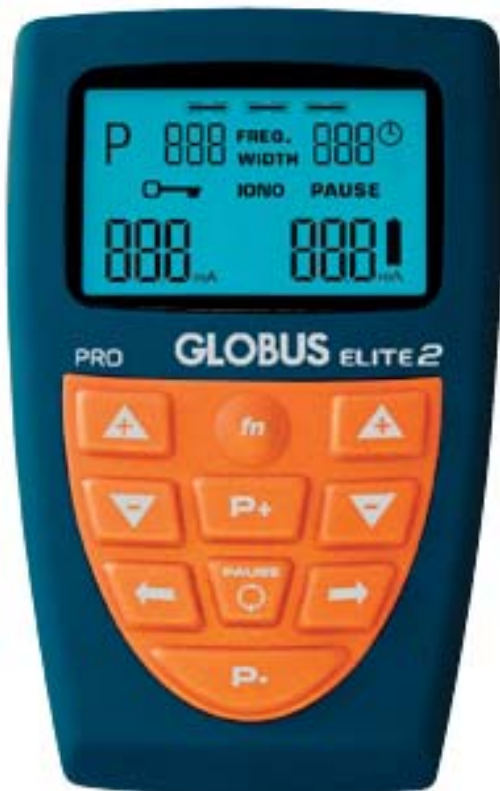

GLOBUS

ELITE2

THE IDEAL PARTNER TO MAINTAIN THE PHYSICAL SHAPE!!

- **100 PROGRAMS**
- **PROGRAMMABLE:** 10 free programs
- **CHANGEABLE PARAMETERS:** The Elite2 parameters can be modified by the user during the work.
- **BACKLIGHT DISPLAY**
- **SPECIAL TREATMENTS MAN/WOMAN**

30 SPORT: Elite 2 is studied to selectively stimulate the fast and slow fibers in order to train the different muscular properties.

57 FITNESS, BEAUTY & WELLNESS: Elite2 thanks to its compactness and the battery power supply, it is the ideal instrument to realize at home a program of special exercise to improve and maintain the physical shape.. The contraction obtained through the 'Elite 2 has a positive effect on metabolism and on muscular tissues, the same effects obtained during a normal physical exercise.